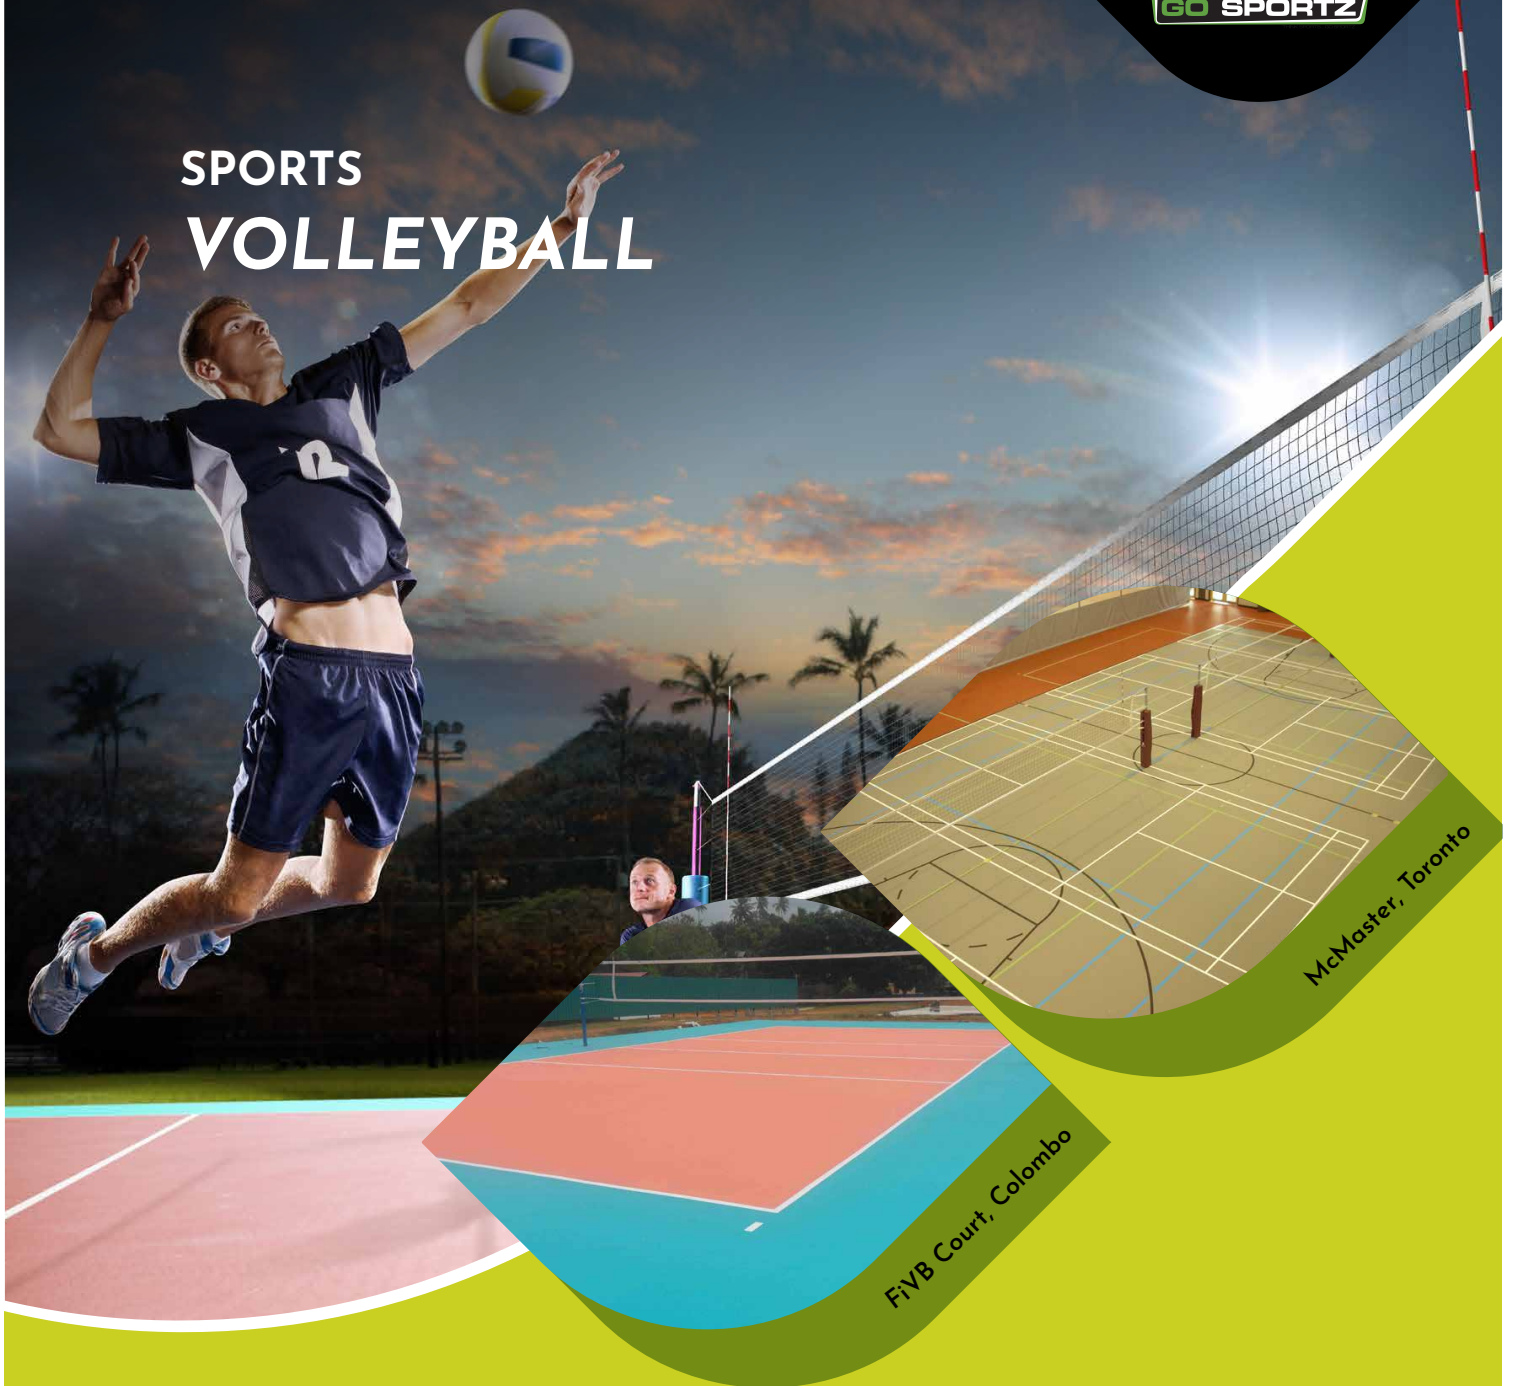

SPORTS VOLLEYBALL

When it comes to Volleyball, it's important to have a floor that provides impact resistance & comfort, whilst reducing knee injuries. Go Sportz offers FIVB. approved products, thus ensuring that the surface utilised provides the ideal recommended standards for safe & fair play.

Indoor suitable surfaces -

- Wooden Flooring System
- Polyurethane Seamless
- Vinyl System

Outdoor suitable surfaces -

- Acrylic System
- Rubber System